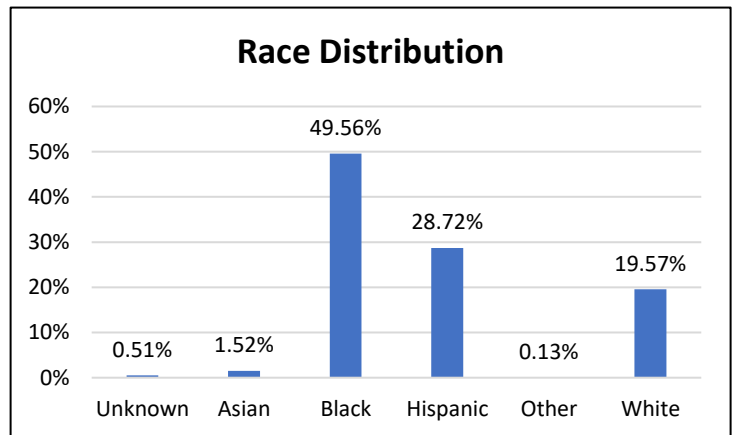

Pretrial Services Weekly Report

Electronic Monitoring Population Demographics 10/6/2023

Curfew Only population:	880
Bischof Law Only population:	736
Cases with Curfew and Bischof Law Supervision*	51

Curfew

Bischof Law

* 51 individuals are supervised under Curfew and Bischof Law. These individuals are reflected in both the Curfew and Bischof Law graphs