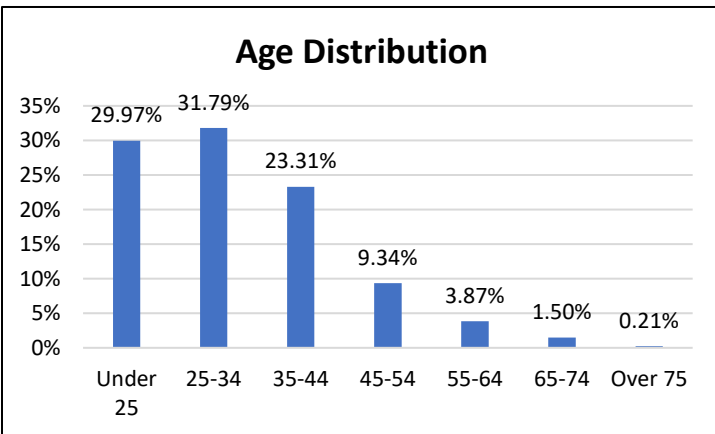

Pretrial Services Weekly Report

Electronic Monitoring Population Demographics 10/6/2023

Curfew Only population:	880
Bischof Law Only population:	736
Cases with Curfew and Bischof Law Supervision*	51

Curfew

Bischof Law

* 51 individuals are supervised under Curfew and Bischof Law. These individuals are reflected in both the Curfew and Bischof Law graphs