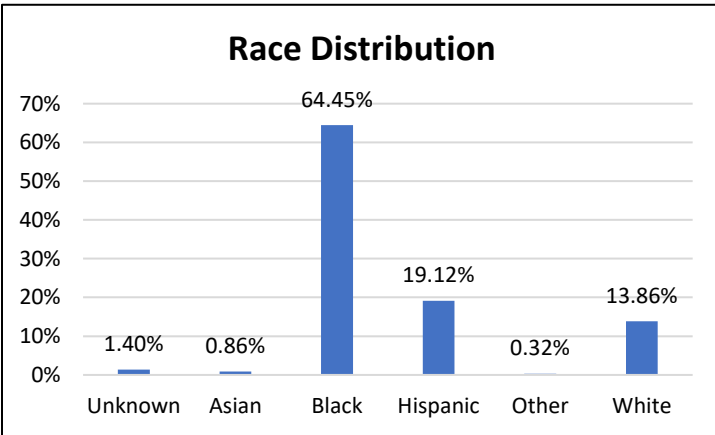

Pretrial Services Weekly Report

Electronic Monitoring Population Demographics 10/6/2023

Curfew Only population:	880
Bischof Law Only population:	736
Cases with Curfew and Bischof Law Supervision*	51

Curfew

Bischof Law

* 51 individuals are supervised under Curfew and Bischof Law. These individuals are reflected in both the Curfew and Bischof Law graphs