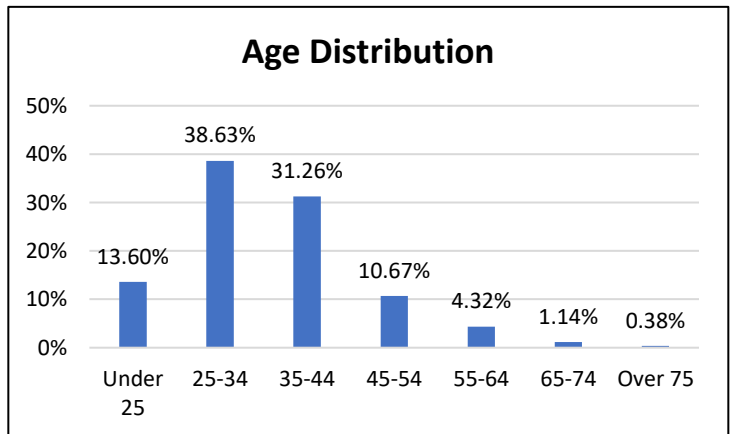

Pretrial Services Weekly Report

Electronic Monitoring Population Demographics 10/6/2023

Curfew Only population:	880
Bischof Law Only population:	736
Cases with Curfew and Bischof Law Supervision*	51

Curfew

Bischof Law

* 51 individuals are supervised under Curfew and Bischof Law. These individuals are reflected in both the Curfew and Bischof Law graphs