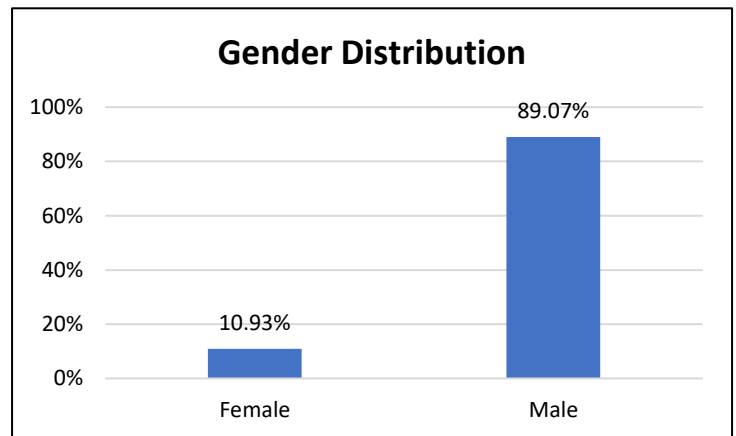

Pretrial Services Weekly Report

Electronic Monitoring Population Demographics 10/6/2023

Curfew Only population:	880
Bischof Law Only population:	736
Cases with Curfew and Bischof Law Supervision*	51

Curfew

Bischof Law

* 51 individuals are supervised under Curfew and Bischof Law. These individuals are reflected in both the Curfew and Bischof Law graphs