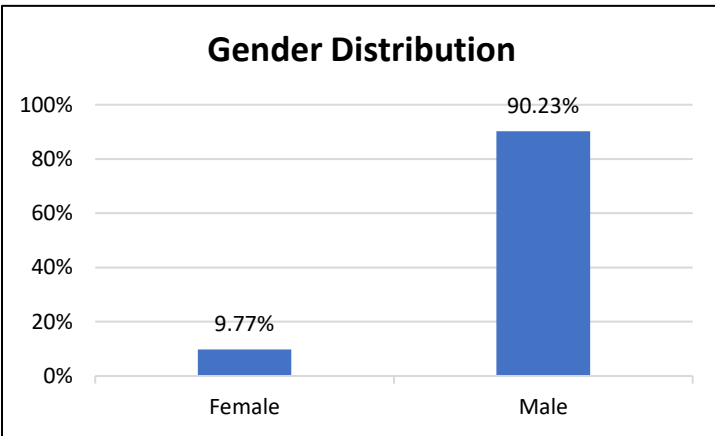

Pretrial Services Weekly Report

Electronic Monitoring Population Demographics 10/6/2023

Curfew Only population:	880
Bischof Law Only population:	736
Cases with Curfew and Bischof Law Supervision*	51

Curfew

Bischof Law

* 51 individuals are supervised under Curfew and Bischof Law. These individuals are reflected in both the Curfew and Bischof Law graphs